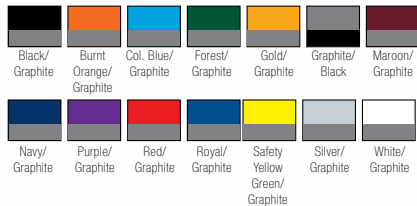

Holloway® Potential Pullover

LIST PRICE (blank) **$66⁰⁰**
GOLD DISCOUNT PRICE (blank) **$46²⁰**

Qualifying order discounts & customization options. See pgs. 22-23

- Dry-Excel™ Wik-Sof™ lower body
- Encased, concealed drawstring with right pocket access
- Adjustable hood with reflective eyelets and concealed cord locks
- Partial storm flap; contoured cuffs

Sizes: Adult S - 3X (Add $3 for 2X, $6 for 3X)

ADULT #: 229005