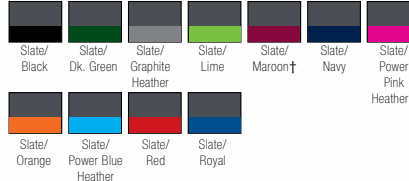

Augusta® Hooded Fleece Lined Jacket

LIST PRICE (blank) **$47⁷⁰**
GOLD DISCOUNT PRICE (blank) **$33³⁹**

Qualifying order discounts & customization options. See pgs. 22-23

- 100% nylon taffeta outer shell
- 75% poly / 13% rayon / 12% cotton with Gray Heather fleece body, sleeves & hood lining
- Full front zip with inside storm flat & large hood with drawstring
- Reinforced front zippered pockets

Sizes: Adult S - 4X; Youth XS - L

(Add $3 for 2X, $5 for 3X, $7 for 4X)

ADULT #: 3280 YOUTH #: 3281 $41.90