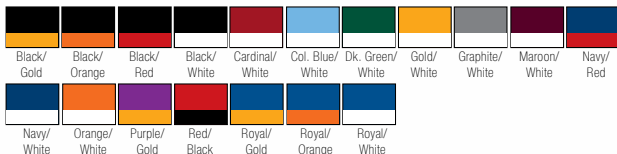

Augusta® Mission Sport Shirt

LIST PRICE (blank)

$1990

GOLD DISCOUNT PRICE (blank)

$1393

Qualifying order discounts & customization options. See pgs. 22-23

- 100% moisture wicking, textured poly knit
- Features a self-fabric collar with raglan sleeves for a traditional design
- Contrasting inserts
- Three matching buttons

SIZES: Adult S - 4X, Ladies S - 2X

(Add $5 per 3X and 4X)

Adult # 5005 Ladies # 5006