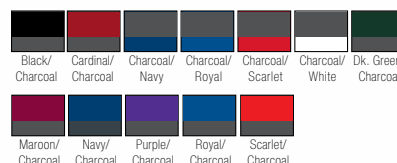

Alleson® Game Day Fleece Hoodie

LIST PRICE (blank) **$45⁰⁰**
GOLD DISCOUNT PRICE (blank) **$31⁵⁰**

Qualifying order discounts & customization options. See pgs. 22-23

- 100% cationic colorfast poly performance fleece
- Fully lined drawstring hood
- Front pouch pocket
- Rib-trim cuffs & bottom hem
- Drawstring neck (Adult only)

Sizes: Adult S - 3X Youth S - XL (Add $3 for 2X, $6 for 3X)

ADULT #: GFH3 YOUTH #: GFH3Y - $42.00