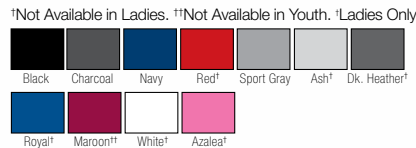

Gildan® Open Bottom Sweatpant

LIST PRICE (blank) **$1500**
GOLD DISCOUNT PRICE (blank) **$1050**

Qualifying order discounts & customization options. See pgs. 22-23

- 50% cotton / 50% poly blend fleece with elastic drawstring waistband
- Slightly tapered leg with open bottom

Sizes: Adult S - 5X; Ladies S - 2X; Youth S - XL
(Add $2 for 2X, $3 for 3X, $4 for 4X, $5 for 5X)
ADULT #: 18400 YOUTH #: 18400B $15.00
LADIES #: 18400FL $15.00