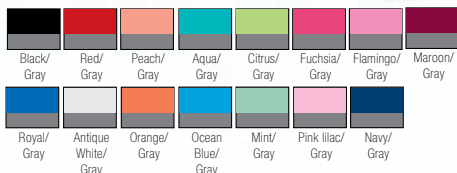

THE MORE YOU SPEND THE MORE YOU SAVE!!!
DISCOUNTS ARE OFF BOTH item & customization go to pgs. 22-23

Pennant® Raglan Crewneck

LIST PRICE (blank)
\$13⁹⁰

GOLD DISCOUNT PRICE (blank)
\$9⁷³

Qualifying order discounts & customization options. See pgs. 22-23

Pennant® Vintage Stripe Jersey

LIST PRICE (blank)
\$17⁹⁰

GOLD DISCOUNT PRICE (blank)
\$12⁵³

Qualifying order discounts & customization options. See pgs. 22-23

- 100% soft cotton
- Classic jersey double stripes on sleeve for a vintage feel
- Contrasting neck tape to match sleeve striping
- Long sleeve crew neck cut with traditional fit
- Includes rib knit cuffs & neck